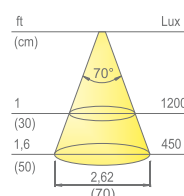

LGP LED module

Wiring:

79" (2000mm)

Application type:

under cabinet, under shelf

Installation:

surface

Colour appearance natural white
Colour temperature 3900 K
Luminous flux 325 lm
Luminous efficiency 65 lm/W
CRI Ra ≥ 80

Colour appearance warm white
Colour temperature 3000 K
Luminous flux 325 lm
Luminous efficiency 65 lm/W
CRI Ra ≥ 80

Colour appearance super warm white
Colour temperature 2700 K
Luminous flux 300 lm
Luminous efficiency 60 lm/W
CRI Ra ≥ 80