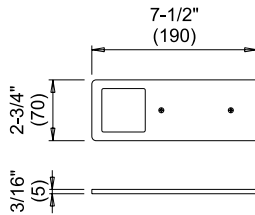

LGP LED module

Wiring:

79" (2000mm)

Application type:

under cabinet, under shelf

Installation:

surface

Colour appearance natural white
Colour temperature 3900 K
Luminous flux 325 lm
Luminous efficiency 65 lm/W
CRI Ra ≥ 80

POLAR SE

without switch

Code	Watt & Volt	Light colour
13256__N/1	5W @ 24Vdc	natural white
13256__B/1	5W @ 24Vdc	warm white
13256__B1/1	5W @ 24Vdc	super warm white

Code	Finish
05	aluminium
32	black matt

LED CONVERTER NOT INCLUDED. TO BE ORDERED SEPARATELY.

Code	Finish
05	aluminium
32	black matt

LED CONVERTER NOT INCLUDED. TO BE ORDERED SEPARATELY.

POLAR SE is a luminaire made entirely of aluminium with a thickness of only 3/16" (5mm). The luminaire integrates a special **LGP LED** cluster which offers a wide and diffused light projection, without the dot-effect. **POLAR SE** has been designed for rapid mounting on the surface and on the wall with only two screws. This makes it possible to conceal the power cable directly on the back of the cabinet without having to plan preventive and complex holes in the cabinet.