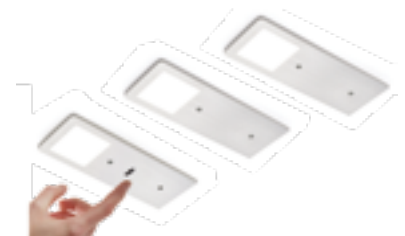

POLAR SE

Domus Line design

LED luminaire for under cabinet lighting

Materials:

aluminium, polycarbonate

Finishes:

aluminium, matt black

Light source:

Code	Finish
05	aluminium
32	black matt

LED CONVERTER NOT INCLUDED. TO BE ORDERED SEPARATELY.

POLAR SE is a luminaire made entirely of aluminium with a thickness of only 3/16" (5mm). The luminaire integrates a special **LGP LED** cluster which offers a wide and diffused light projection, without the dot-effect. **POLAR SE** has been designed for rapid mounting on the surface and on the wall with only two screws. This makes it possible to conceal the power cable directly on the back of the cabinet without having to plan preventive and complex holes in the cabinet.

POLAR SE SDM incorporates an electronic infrared switch that turns on, off and adjusts the luminous intensity of the luminaire.

SETS OF 2, 3, 4, 5 **POLAR SE** AND POWER SUPPLY ARE AVAILABLE ON REQUEST.