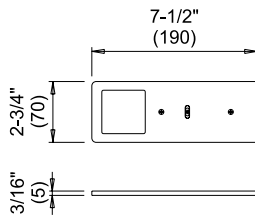

LGP LED module

Wiring:

79" (2000mm)

Application type:

under cabinet, under shelf

Installation:

surface

Colour appearance natural white
Colour temperature 3900 K
Luminous flux 325 lm
Luminous efficiency 65 lm/W
CRI Ra ≥ 80

Code	Finish
05	aluminium
32	black matt

LED CONVERTER NOT INCLUDED. TO BE ORDERED SEPARATELY.

POLAR SE is a luminaire made entirely of aluminium with a thickness of only 3/16" (5mm). The luminaire integrates a special **LGP LED** cluster which offers a wide and diffused light projection, without the dot-effect. **POLAR SE** has been designed for rapid mounting on the surface and on the wall with only two screws. This makes it possible to conceal the power cable directly on the back of the cabinet without having to plan preventive and complex holes in the cabinet.