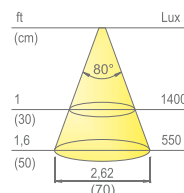

LGP LED module

Wiring:

79" (2000mm)

Application type:

under cabinet, under shelf

Installation:

surface

Colour appearance natural white
Colour temperature 3900 K
Luminous flux 325 lm
Luminous efficiency 65 lm/W
CRI Ra ≥ 80

Colour appearance warm white
Colour temperature 3000 K
Luminous flux 325 lm
Luminous efficiency 65 lm/W
CRI Ra ≥ 80

Colour appearance super warm white
Colour temperature 2700 K
Luminous flux 300 lm
Luminous efficiency 60 lm/W
CRI Ra ≥ 80