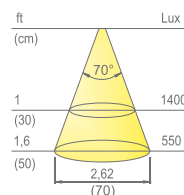

LGP LED module

Wiring:

79" (2000mm)

Application type:

under cabinet, under shelf

Installation:

surface

Colour appearance natural white
Colour temperature 3900 K
Luminous flux 325 lm
Luminous efficiency 65 lm/W
CRI Ra ≥ 80

Colour appearance warm white
Colour temperature 3000 K
Luminous flux 325 lm
Luminous efficiency 65 lm/W
CRI Ra ≥ 80

Colour appearance super warm white
Colour temperature 2700 K
Luminous flux 300 lm
Luminous efficiency 60 lm/W
CRI Ra ≥ 80